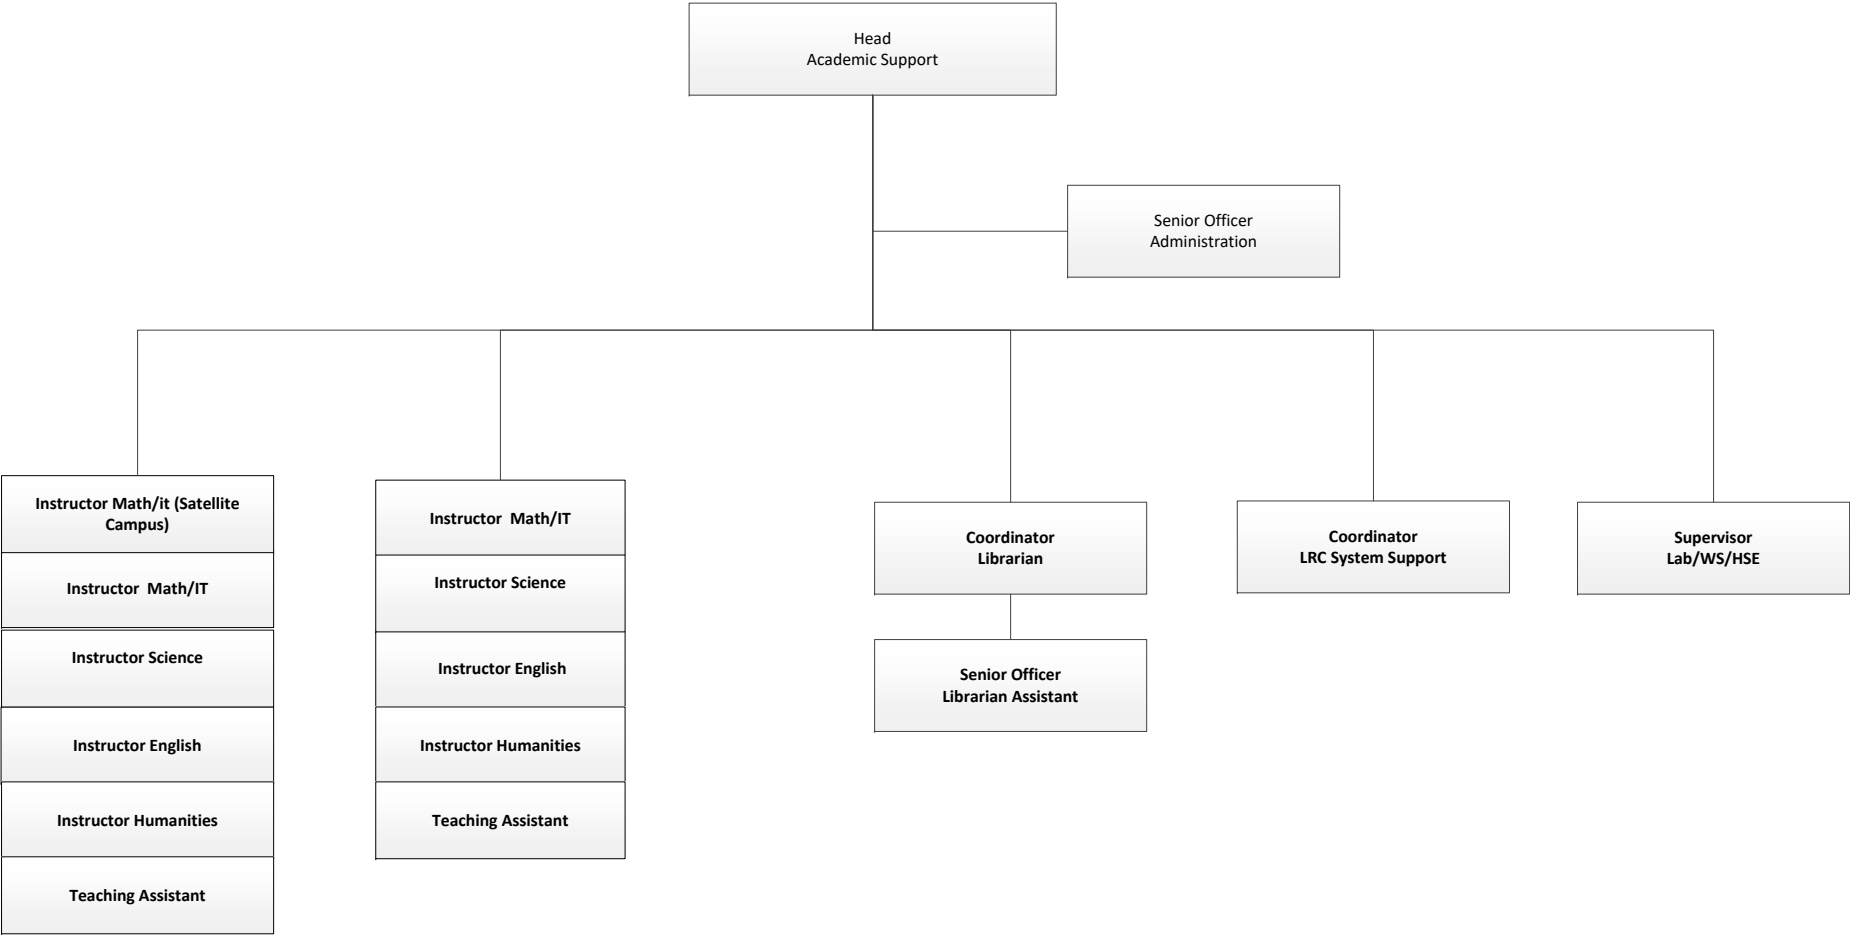

* Assignment role

ADPOLY Satellite Campus- Al Ain

ADPOLY Student Support Services

ADPOLY Academic Support Dept

ADPOLY Headquarter – Abu Dhabi

ADPOLY Satellite Campus Al Ain

* Assignment role
 ** Filled for programs with 60+ students
 All Academics positions are subject to Student Numbers